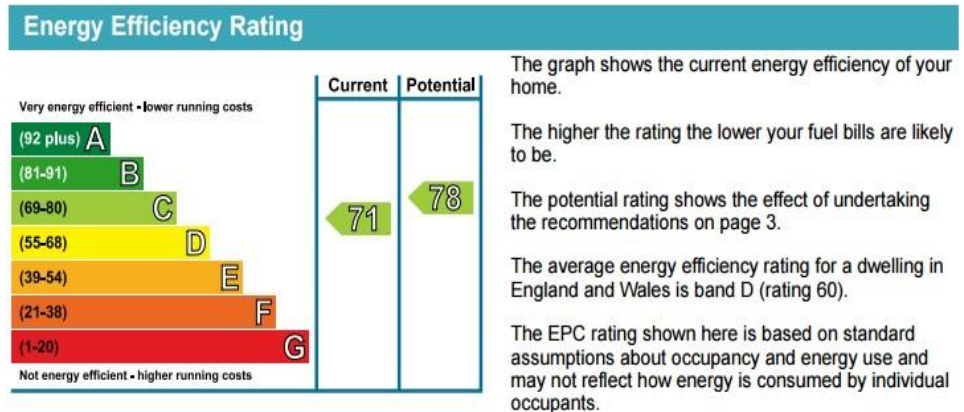

Top actions you can take to save money and make your home more efficient

Recommended measures	Indicative cost	Typical savings over 3 years	Available with Green Deal
1 Floor Insulation	£800 - £1,200	£ 246	✓
2 Low energy lighting for all fixed outlets	£60	£ 84