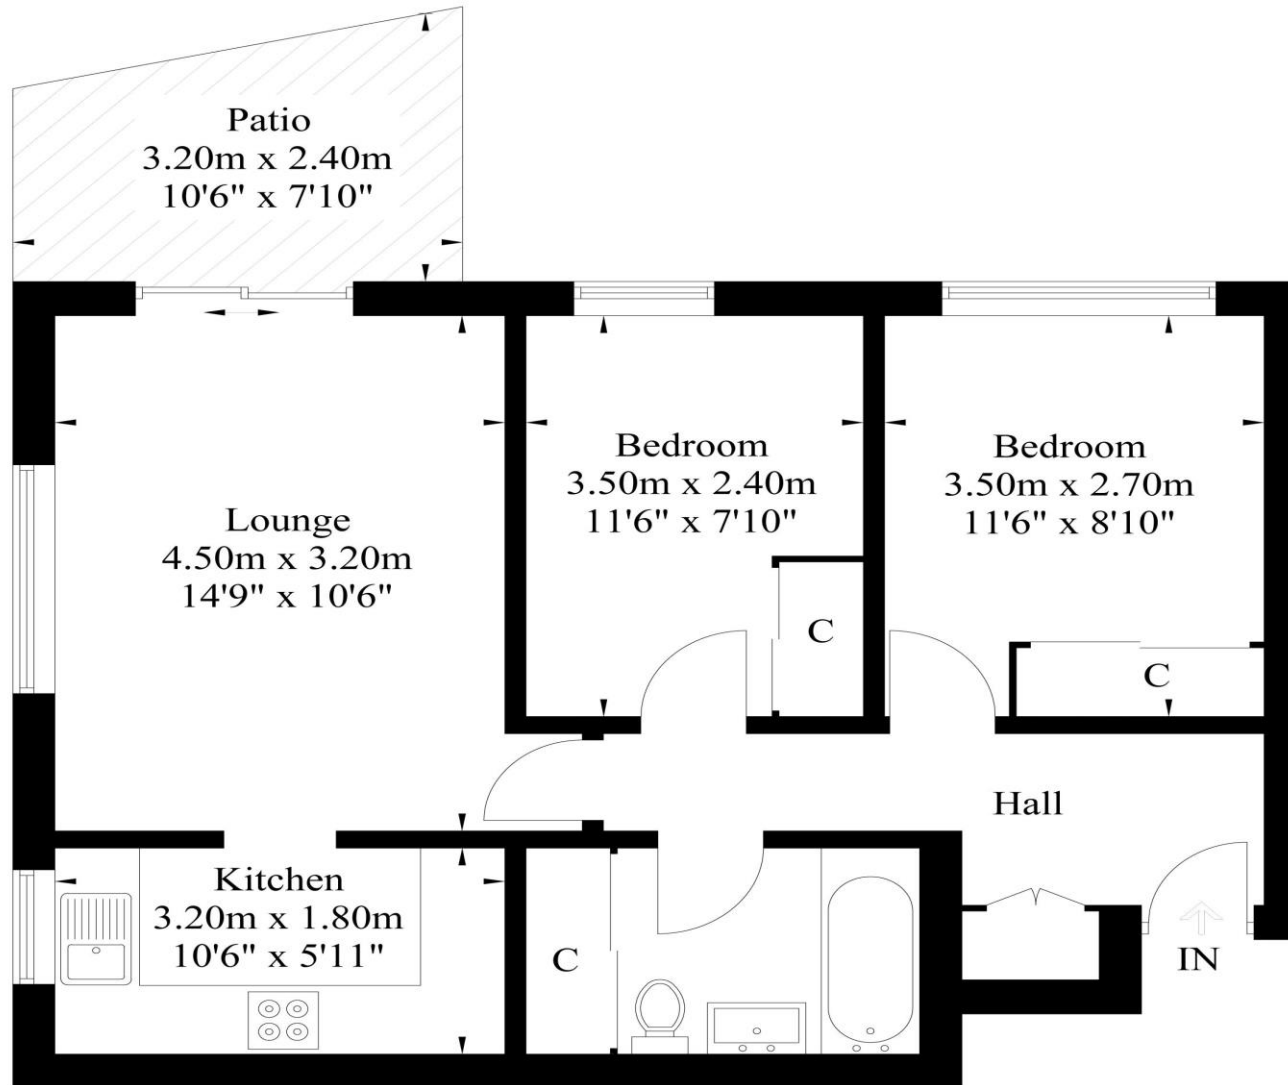

FOLKLANDS

BIRCHEND CLOSE, SOUTH CROYDON
GUIDE PRICE £300,000

Birchend Close, South Croydon

Approximate Gross Internal Area = 53.5 sq m / 576 sq ft

Ground Floor

Illustration for identification purposes only, measurements are approximate, not to scale. FloorplansUsketch.com © 2017 (ID315431)

- ❖ EPC EER C
- ❖ GROUND FLOOR PURPOSE BUILT APARTMENT
- ❖ PRIVATE DEVELOPMENT
- ❖ 0.3 MILES FROM SOUTH CROYDON TRAIN STATION
- ❖ ALLOCATED PARKING BAY
- ❖ COMMUNAL GYM & SAUNA ROOM
- ❖ SUPERBLY PRESENTED THROUGHOUT
- ❖ PRIVATE PATIO
- ❖ DOUBLE GLAZED
- ❖ IDEAL FIRST TIME BUY

A superbly presented two bedroom ground floor purpose built apartment situated within this popular cul-de-sac development, conveniently located only 0.3 miles from South Croydon train station.

This bright & airy apartment enjoys a South/ Westerly facing aspect, a long lease, is double glazed throughout, boasts a private patio, allocated parking bay and benefits from the use of an on-site communal gym & sauna room.

The accommodation comprises two bedrooms each with fitted wardrobes, a stylish bathroom suite, contemporary fitted kitchen and a spacious living room with space for a dining table and sliding double glazed doors leading onto the private patio area.